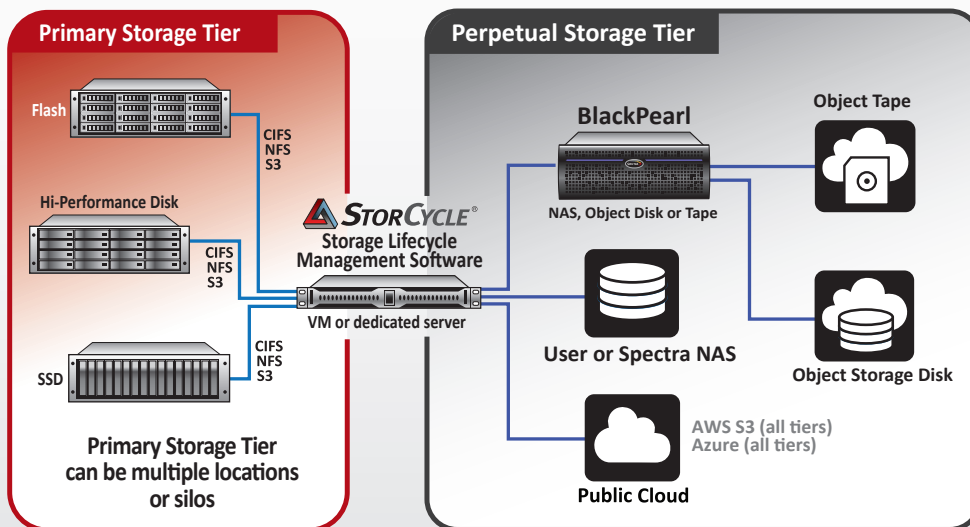

Disaster Recovery	Components	Bundle Features
Bundle includes data management software, creating an object storage environment. Solution consists of tape and ejectable tape copy for offsite protection, and the option to utilize the public cloud.	 	• Open, non-proprietary solution • Provides air gap data protection • Accommodates offsite, offline copies of data • Multiple copies for data protection • Long term, affordable storage solution • HTML link support

Bring Your Own Storage	Components	Solution Features
Bundle includes data management software, creating a file or object storage environment. Solution allows users to bring their own storage targets (non-Spectra NAS and public cloud) to leverage existing hardware and public cloud.	 	• Open, non-proprietary • Investment protection • No fork-lift upgrade • Superior flexibility • HTML <i>and</i> symbolic link support

Components Key

Public Cloud	Object Tape	Object Disk
NAS	StorCycle Storage Lifecycle Management	

StorCycle Licensing Options

	Administrator Level = Up to 3 Users Work Group Level = Up to 25 Users Data Center Level = Up to 100 Users Enterprise Level = Unlimited Users

Sample workflow featuring StorCycle

With StorCycle organizations can:

- **Reduce storage costs by up to 70%**
- **Minimize** technical staff needed to manage storage
- **Reduce** primary storage capacity by migrating inactive data
- **Maintain** a consistent and familiar access to all migrated assets