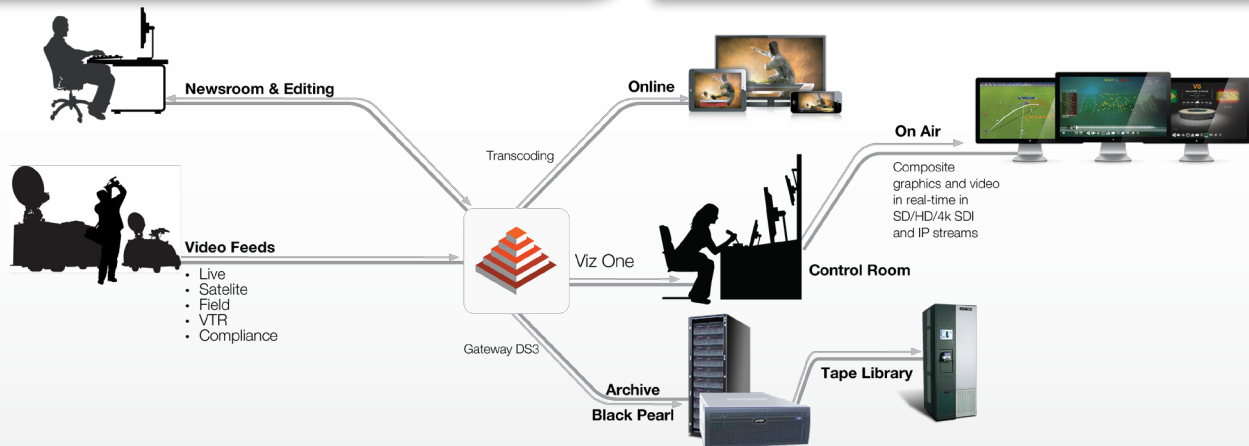

The Viz One platform includes an intuitive installation-free web application for searching, cutting, and logging that can be accessed from any computer. Viz One's extensive API empowers developers to easily integrate your applications and create solutions tailored to you.

### File management for broadcast, mobile and web in one seamless workflow

- Import any content to central storage
- Manage content from any workstation
- Adapt and deliver content to any platform
- Fast and scalable for any size media company

## Spectra® BlackPearl® Converged Storage System

Designed to meet the demands of today's exponential growth and long term archive requirements, Spectra BlackPearl enables users to archive assets on affordable, scalable storage. BlackPearl writes data disk and/or tape using the open standard LTFS, assuring content's integrity and availability. Desired content is directly recalled through intelligent, self-describing objects. BlackPearl seamlessly integrates archives into workflows and is fully integrated into the Viz One application allowing for direct search and recall of assets.

### Streamlined approach to workflow: utilizing a hybrid cloud architecture, object storage, and LTFS

- Easily deploy a full solution with a plug and play model
- Seamlessly scale at a flat to decreasing cost
- Content accessible without application level dependencies
- Platform where content outlives its storage medium