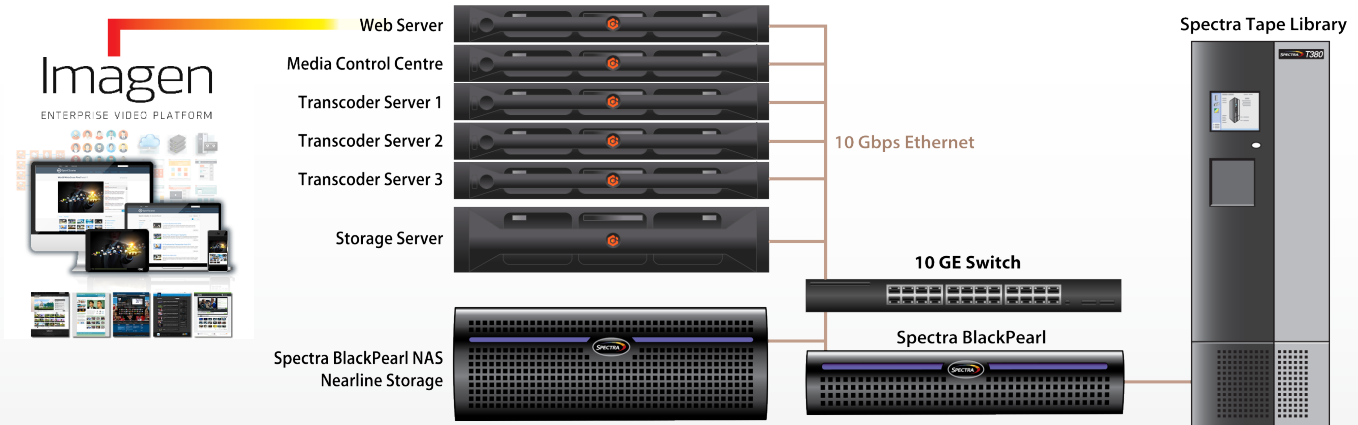

Enterprise media asset management and archive from Imagen and Spectra Logic

Imagen™ Enterprise Video Platform

- Manage Your Video - Best in class digital preservation & online access for video, images & audio. Archive & connect your content with your audience.
- Controlled Access - Customers, staff, public or private, Imagen gives you full control over who can access your content & what they can do with it.
- Seachable & Customizable - Elegant & intuitive web interfaces for easy search & retrieval via your own branded website. Play, edit, download & share your media.

Spectra® BlackPearl® Converged Storage System

Designed to meet the demands of today's exponential data growth and long term archive requirements, Spectra BlackPearl enables users to archive assets on affordable, scalable storage. BlackPearl writes data to storage disk and/or tape using the open standard LTF5, assuring content's integrity and availability. Desired content is directly recalled through intelligent, self-describing objects. BlackPearl seamlessly integrates archives into workflows and is fully integrated into Imagen's application allowing for direct search and recall of assets.

Streamlined approach to workflow: utilizing a hybrid cloud architecture, object storage, and LTF5

- Easily deploy a full solution with a plug and play model
- Seamlessly scale at a flat to decreasing cost
- Content accessible without application level dependencies
- Platform where content outlives its storage medium

About the Solution

Imagen™ Enterprise Video Platform and Spectra BlackPearl provide an enterprise, end-to-end workflow - from ingest to deep archive. Using the fully integrated solution, customers can quickly and easily manage, archive, find, and restore large volumes of valuable media content. The combined solution allows customers to quickly and effortlessly manage large volumes of media content in a seamless workflow, like never before.