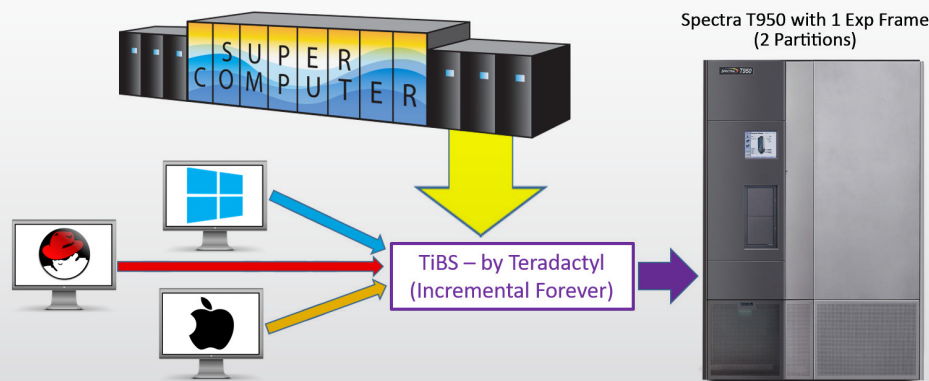

Benefits Summary

- Provides powerful, comprehensive backups
- Shrinks overall backup windows
- Reduces costs and complexities
- Delivers flexible, easy-to-use data protection
- Preserves data indefinitely

Spectra Logic

6285 Lookout Road • Boulder, CO 80301
303-449-6400 • 800-833-1132
spectralogic.com • sales@spectralogic.com

Teradactyl, LLC

2450 Baylor Dr. S.E. • Albuquerque, NM • 87106
415-723-0949
teradactyl.com • sales@teradactyl.com