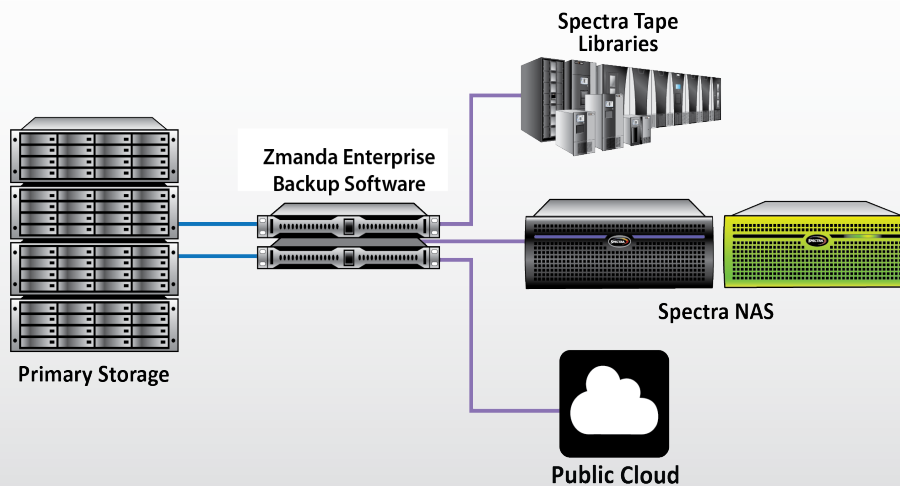

Enterprise-Class Protection with Simplified Administration

- Scalable and heterogeneous
- Centralized and secure
- Intelligent scheduler
- Open format
- Low cost of ownership
- Responsive technical support

Spectra Logic Disk and Tape Storage

Spectra disk and tape products are designed from the ground up to be used as reliable backup and archive storage targets, providing ease of use, scalability and cost effectiveness. The Spectra Verde® and BlackPearl® NAS Solution's flexibility delivers capacity, protection and performance options, while tape offers the most cost-effective, long-term storage solution. Compatibility between Spectra solutions and Zmanda enables resources to be shared between:

Enterprise-Class Storage Solutions

- **Cost:** tape as low as 4 cents/GB (online) and 1 cent/GB (offline); disk as low as 7.5 cents/GB
- **Performance:** scale to 144 tape drives with throughput at 186TB/hr uncompressed, 388TB/hr compressed*; disk achieves up to 1GB/sec
- **Scalability:** up to 1.5EB of capacity in a single tape library, and 10.7PB in a single disk rack.

*Compression Ratio 2.5:1

Benefits Summary

- Centralized management for heterogeneous environments
- Wide platform and application support
- Powerful enterprise-class protection with radically simple administration
- Open Source: industry standards
- Low cost of ownership

Spectra Logic

6285 Lookout Road • Boulder, CO 80301
303-449-6400 • 800-833-1132
www.spectralogic.com • sales@spectralogic.com

Zmanda

10901 W. 120th • Suite 235 • Broomfield, CO 80021
Toll Free: +1 (844) 4BETSOL
www.zmanda.com