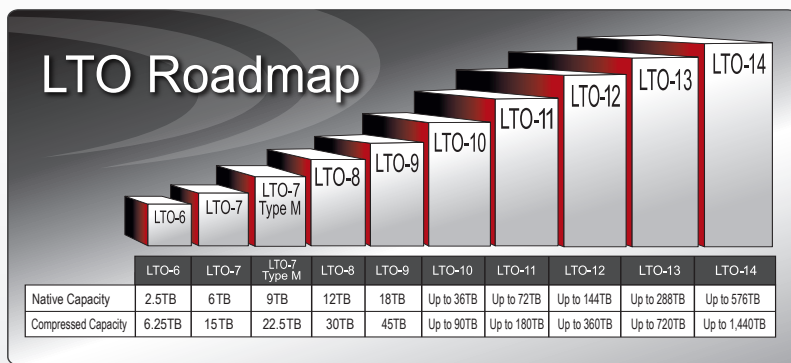

* FH = Full-Height Drive **HH = Half-Height Drive

LTO-9 compressed capacity calculated at 2.5:1 ratio.

Spectra LTO-9 Tape Drive Specs

- **Capacity:** Up to 45TB compressed 2.5:1 (18TB native)
- **Data transfer rate:** Up to 900 MB/s compressed (400 MB/s native)
- **Speed matching capable**
- **Data compression:** Streaming Lossless Data Compression (SLDC)
- **Data cartridge:** LTO-9 (rewritable) LTO-9 (WORM)
- **Cleaning cartridge:** LTO Universal Cleaning Cartridge (UCC)
- **Backwards Compatibility:** Read/write LTO-8 media
- **Encryption:** AES 256-GCM (256-bit Advanced Encryption Standard). LTO-9 reads/writes LTO-8 encrypted media.
- **Drive Head Type:** Tunneling Magnetoresistive (TMR)
- **Power specifications:** Full Height: 35 W (typical)

Reliability

- **Mean time between failures (MTBF):** 250,000 hours at 100 percent duty cycle.
- **Mean swaps between failures (MSBF):** 100,000 tape load/unload cycles.

Operating Environment

- **Operating temperature:** Recommended: 15° to 25° C (59° to 77° F)
  Allowable: 15° to 35° C (59° to 95° F)
- **Relative humidity:** Recommended: 20% to 50% (non-condensing)
  Allowable: 20% to 80% (non-condensing)
  22° C dew point max

Long-Term LTO Roadmap

LTO's strong roadmap ensures a solid future for tape, and provides peace of mind to organizations that rely on tape for its superior benefits in capacity, performance, reliability, portability and affordability.

About Spectra Logic Corporation

Spectra Logic develops a full range of Attack Hardened™ data management and data storage solutions for a multi-cloud world. Dedicated solely to data storage innovation for more than 40 years, Spectra Logic helps organizations modernize their IT infrastructures and protect and preserve their data with a broad portfolio of solutions that enable them to manage, migrate, store and preserve business data long-term, along with features to make them ransomware resilient, whether on-premises, in a single cloud, across multiple clouds, or in all locations at once. To learn more, visit www.spectralogic.com.