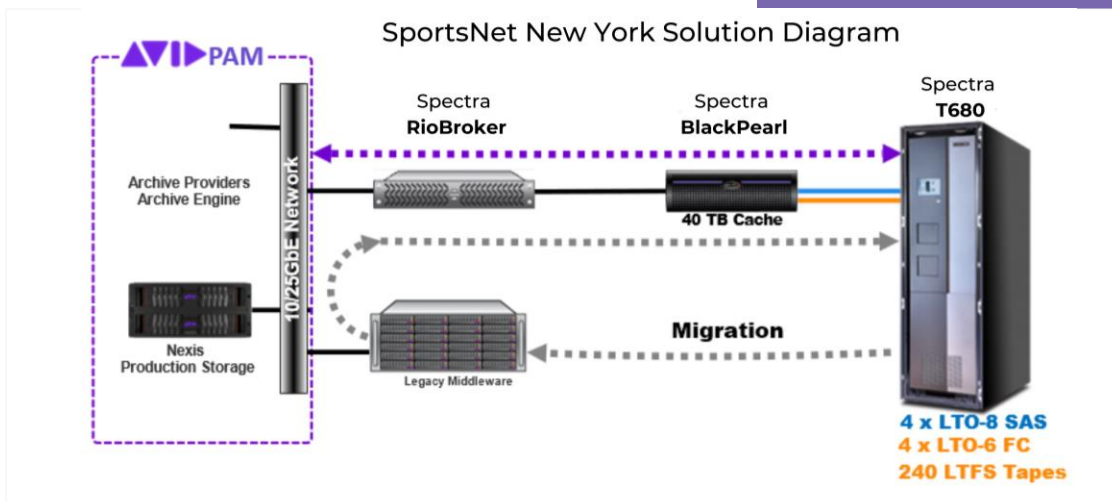

SOLUTION

Spectra® BlackPearl® Nearline Gateway emerged as the solution to SNY's challenges. Offering simplicity and modernity in digital preservation, BlackPearl Nearline Gateway supports various storage targets and concurrent workflows. The Spectra BlackPearl solution, tightly integrated with RioBroker® software, reduces the reliance on expensive third-party data movers and accelerates file transfers while streamlining workflows and scaling performance and capacity. The SNY and Spectra proactive engagement, attention to the overall project, and commitment to the continuity of SNY's production operations throughout the migration were central to its success.

NEW ENVIRONMENT

SOLUTION INFORMATION

Implementation Process: The migration process leveraged Spectra Logic Professional Services expertise using RioBroker software coupled with Rio's connectivity capabilities to simplify the transition. RioBroker software seamlessly connected to the legacy MassStor archive, automating metadata collection, data restoration, and re-archiving onto the BlackPearl Nearline Gateway and T-680 Tape Library as object-based tape.