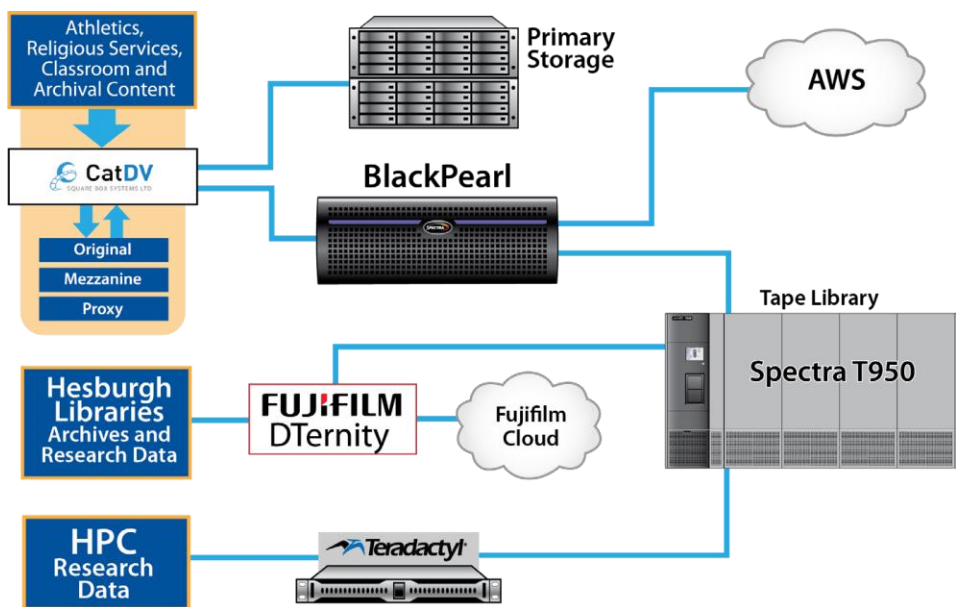

## CHALLENGE

The University of Notre Dame had unique data management needs. The Office of Information Technologies (OIT) needed an enterprise solution for various campus clients and sought to integrate cloud technology into their storage architecture.

The Center for Research Computing required a solution to protect research data across hundreds of servers. Notre Dame Studios needed better management for video, audio, and live event recordings. The Hesburgh Libraries needed long-term storage for digitized materials, University records, and CurateND, the institutional repository for research data and scholarly output.

## SOLUTION

In 2014, Notre Dame consolidated its storage environment with a Spectra T950 Tape Library to back up and archive data from various departments. The T950's innovative design allows OIT to partition the library for research and media assets. It supports nearly all software for open systems tape, providing the backbone for a wide range of user needs.

Recently, they deployed Spectra BlackPearl Hybrid Storage with CatDV MAM to enhance media management. BlackPearl automates file migration, creating copies on tape and cloud for disaster recovery, while leaving a mezzanine version as the working copy. Once mezzanines are moved to tape, a proxy version remains for easy access. BlackPearl and CatDV streamline workflows and boost operational efficiency. Users can search and restore files on demand via CatDV, regardless of location.