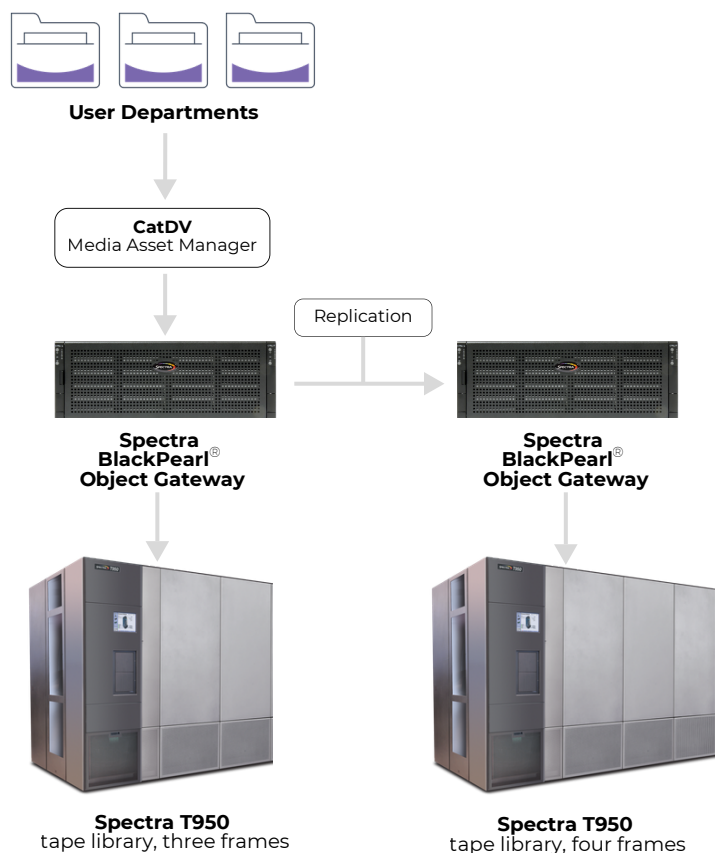

THE SOLUTION

ITV selected a replicated, object-based, scale-out media archive built on two BlackPearl® Object Gateway appliances and two T950 tape libraries, deployed across geographically separate sites for redundancy.

The solution uses both LTO and TS tape media to store, retrieve, and reuse 30 PB of content. BlackPearl supports the Amazon S3 protocol, helping ensure long-term compatibility while reducing risk of obsolescence. It also integrates seamlessly with third-party data management tools, streamlining workflows.

THE RESULT

For over a decade, the Spectra system has provided ITV with a reliable, cost-effective archival foundation.

Production teams enjoy near-instant access to content without additional fees, making the solution ideal for fast-paced news and sports environments. The tape-based architecture delivers air-gapped protection, safeguarding valuable media assets from cyber threats, unauthorized access, and data loss.

THE SYSTEM

THE ENVIRONMENT SNAPSHOT

- 2x Spectra BlackPearl® Object Gateway
- 1x Spectra T950 tape library, three frames
- 1x Spectra T950 tape library, four frames
- LTO and TS tape media
- CatDV Media Asset Manager