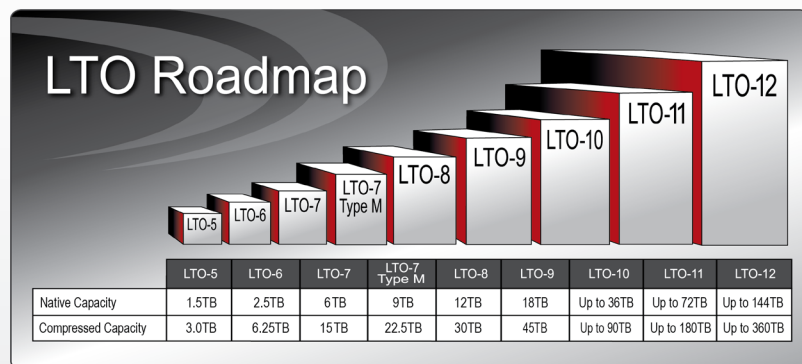

* FH = Full-Height Drive

LTO-9 compressed capacity calculated at 2.5:1 ratio.

Spectra LTO-9 Tape Drive Specs

- **Capacity:** Up to 45TB compressed 2.5:1 (18TB native)
- **Data transfer rate:** Up to 1,000 MB/s compressed (400 MB/s native)
- **Speed matching capable**
- **Data compression:** Streaming Lossless Data Compression (SLDC)
- **Data cartridge:** LTO-9 (rewritable) LTO-9 (WORM)
- **Cleaning cartridge:** LTO Universal Cleaning Cartridge (UCC)
- **Backwards Compatibility:** Read/write LTO-8 media
- **Encryption:** AES 256-GCM (256-bit Advanced Encryption Standard). LTO-9 reads/writes LTO-8 encrypted media.
- **Drive Head Type:** Tunneling Magnetoresistive (TMR)

Reliability

- **Mean time between failures (MTBF):** 250,000 hours at 100 percent duty cycle.
- **Mean swaps between failures (MSBF):** 100,000 tape load/unload cycles.

Operating Environment

- **Operating temperature:** 10° to 40° C (50° to 104° F)
- **Relative humidity:** 20% to 80% (non-condensing)
- **Power specifications:** Full Height: 35 W (typical)

Long-Term LTO Roadmap

LTO's strong roadmap ensures a solid future for tape, and provides peace of mind to organizations that rely on tape for its superior benefits in capacity, performance, reliability, portability and affordability.

About Spectra Logic Corporation

Spectra Logic develops data storage solutions that solve the problem of long-term digital preservation for business and technology professionals dealing with exponential data growth. Dedicated solely to storage innovation for over 40 years, Spectra Logic's uncompromising product and customer focus is proven by the adoption of its solutions by industry leaders in multiple vertical markets globally. Spectra enables affordable, multi-decade data storage and access by creating new methods of managing information in all forms of storage—including archive, backup, cold storage, private cloud and public cloud. To learn more, visit www.SpectraLogic.com.