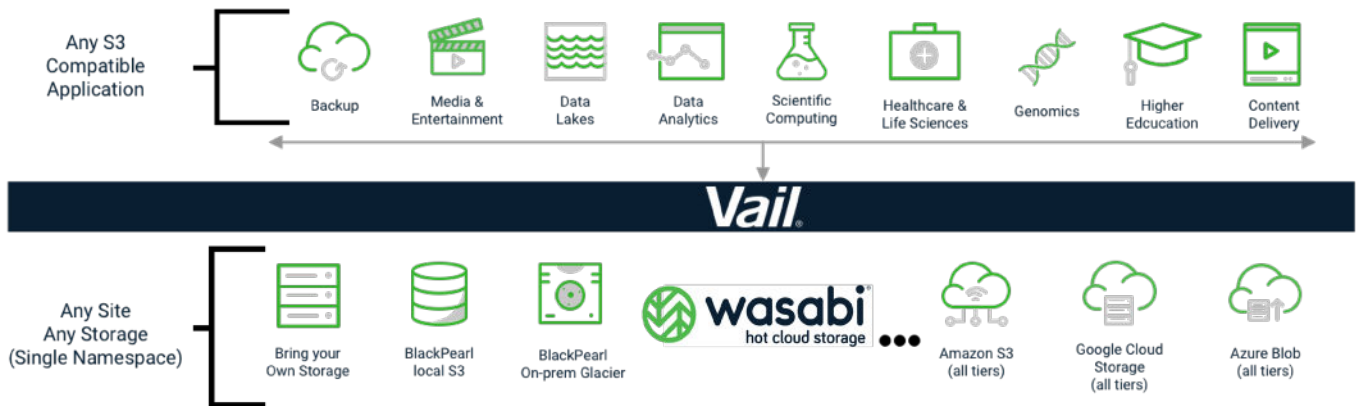

Vail's data lifecycle management capabilities make it easy to set up robust policies to ensure data is always stored economically and efficiently.

Wasabi's low, per-TB price point also makes it ideal as an active archive destination. For prices comparable to that of cold storage, Wasabi gives Spectra users the freedom to recall their archive data from the cloud quickly and at no additional cost.

Wasabi and Spectra Vail Environment

About Wasabi:

Wasabi provides simple, predictable and affordable hot cloud storage for businesses all over the world. It enables organizations to store and instantly access an unlimited amount of data at 1/5th the price of the competition with no complex tiers or unpredictable egress fees. Trusted by tens of thousands of customers worldwide, Wasabi has been recognized as one of technology's fastest-growing and most visionary companies. Created by Carbonite co-founders and cloud storage pioneers David Friend and Jeff Flowers, Wasabi is a privately held company based in Boston.

About Spectra Logic Corporation

Spectra Logic develops a full range of data management and data storage solutions for a multi-cloud world. Dedicated solely to data storage innovation for more than 40 years, Spectra Logic helps organizations modernize their IT infrastructures and protect and preserve their data with a broad portfolio of solutions that enable them to manage, migrate, store and preserve business data long-term, along with features to make them ransomware resilient, whether on-premises, in a single cloud, across multiple clouds, or in all locations at once. To learn more, visit www.spectralogic.com.

©2023 Spectra Logic. All trademarks and registered trademarks are properties of their respective owners.

V1-012523

Spectra Logic

6285 Lookout Road • Boulder, CO • 80301 • USA
800-833-1132 • 303-449-6400
spectralogic.com • sales@spectralogic.com

Wasabi

111 Huntington Avenue • Suite 2900 • Boston, MA 02199 • USA
1-844-WASABI-1 (Toll Free) • +1 617-307-7912 (Int'l)
wasabi.com • sales@wasabi.com