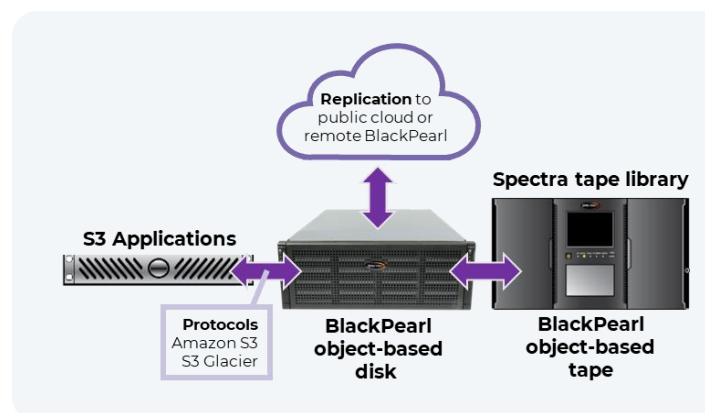

## Hybrid Cloud Object Storage that seamlessly extends to tape

Spectra Logic's BlackPearl® S3 hybrid cloud storage delivers far more than ordinary object storage platforms. It's a versatile solution to create tiers of on-prem object-based flash, disk & tape that extend to the cloud, delivering an ideal blend of performance, cost-effectiveness and scalability for all your secondary storage workloads.

### Flexibility

- Configurable flash and disk architecture that seamlessly extends to tape
- Object-based disk scales up to 20 petabytes (PB) of raw storage in a single rack

## The BlackPearl S3 Difference

BlackPearl S3 delivers the long-term retention functionality of cold storage in the cloud with the advantages of on-prem performance.

Object-based disk provides instant retrieval of near-term data, while a native interface to object-based tape provides a deep archive tier of storage for exabytes of secondary data retention.