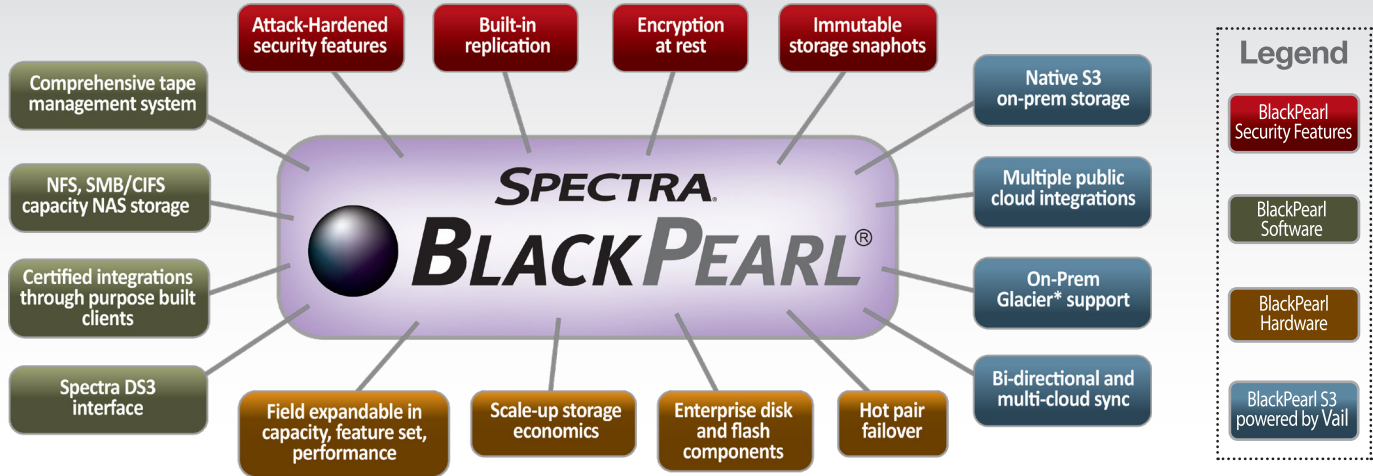

BlackPearl Platform features at a glance