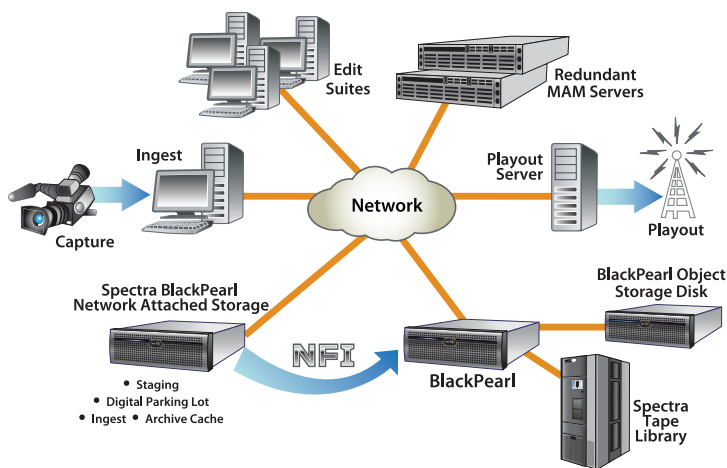

- **Easy-to-Use**

Highly intuitive, Spectra libraries work with all major broadcast media and asset management, HSM, and data protection software and systems.

- **Easy-to-Maintain**

Offers customer replaceable units—most components are hot-pluggable and simply slide in.

- **Scalable**

Spectra storage easily scales from hundreds of hours to millions of hours of content.

- **Reliable Access**

Spectra tape libraries are highly reliable due to extensive component redundancy and self monitoring.

- **Complete Lifecycle Management**

Fully protects all of your archived assets by monitoring tape media, drives and library hardware.

- **Energy Efficiency**

Spectra's tape solutions are power-efficient and give you tools to monitor how much energy your storage consumes.

Digital Asset Management: The Center of Broadcast Workflow