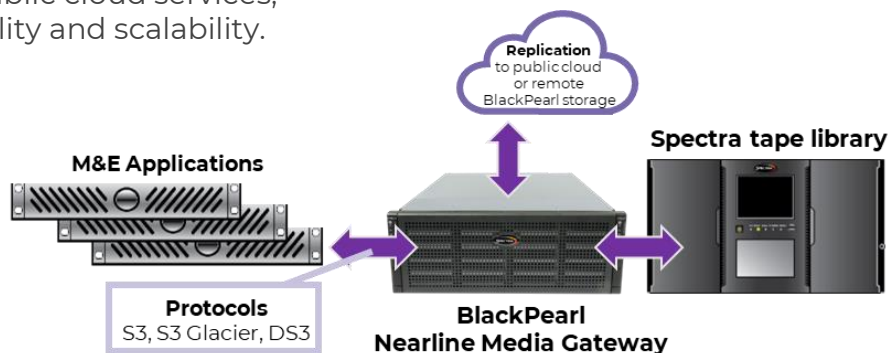

Advanced Policy Control

Advanced policy management allows you to define storage target retention and the number of data copies, giving you full control over your data storage strategy.

Enhanced Security

Encryption at rest and in transit eliminates unauthorized access to data and guarantees your data stays secure.

Diverse Storage Management

Manages data across various storage targets including object-based disk, tape, and even replication to public cloud services, providing flexibility and scalability.

Tailored Workflows

Customize your data management workflow to seamlessly adapt to your specific needs by developing your clients.

On-Prem Performance with Massive Scalability

Realize future-proof storage by combining on-premises performance with affordable, efficient scale-up expansion to petabytes of disk and exabytes of tape.

Flexible, Optimized Deployment Options

Spectra Logic offers the BlackPearl as a choice of 2U & 4U models with hardware options and multiple expansion chassis to meet different performance and capacity needs.

The BlackPearl product family enables the most optimized, efficient placement of data with All-flash and Hybrid disk/flash configurations.

Maintain full access and control over your data, with an enhanced Active-Standby availability architecture that minimizes downtime and maximizes reliability.

About Spectra Logic Corporation

Spectra Logic modernizes IT infrastructures to preserve, protect and defend data, from days to decades, whether on-premises, in a single cloud, across multiple clouds or in all locations at once. Our cost-effective solutions help organizations efficiently manage, migrate and store long-term data, from terabytes to exabytes, with features that make it ransomware resilient